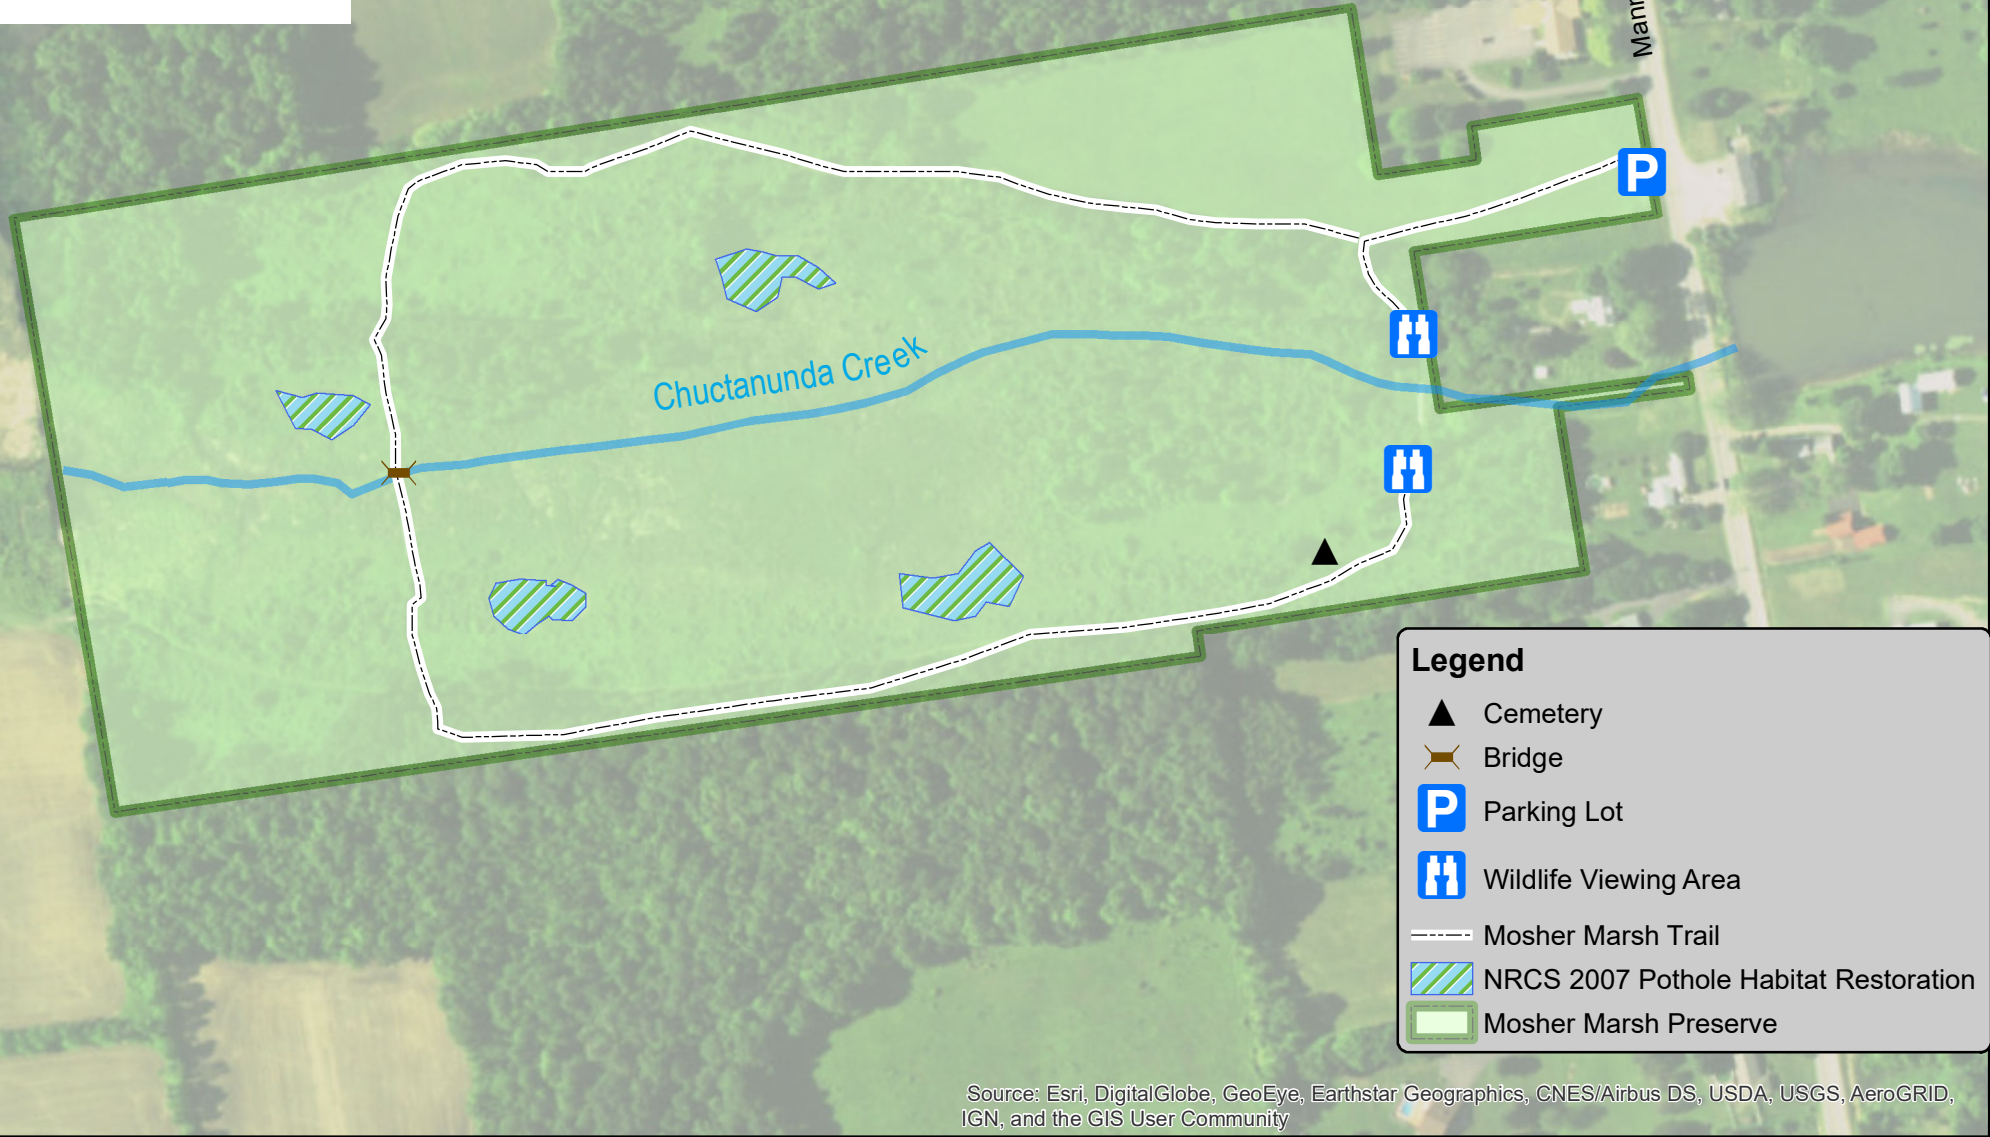

MOHAWK HUDSON
LAND CONSERVANCY

Legend

- ▲ Cemetery
- Bridge
- P Parking Lot
- 👤 Wildlife Viewing Area
- - - Moshers Marsh Trail
- ▨ NRCS 2007 Pothole Habitat Restoration
- ▭ Moshers Marsh Preserve

Source: Esri, DigitalGlobe, GeoEye, Earthstar Geographics, CNES/Airbus DS, USDA, USGS, AeroGRID, IGN, and the GIS User Community